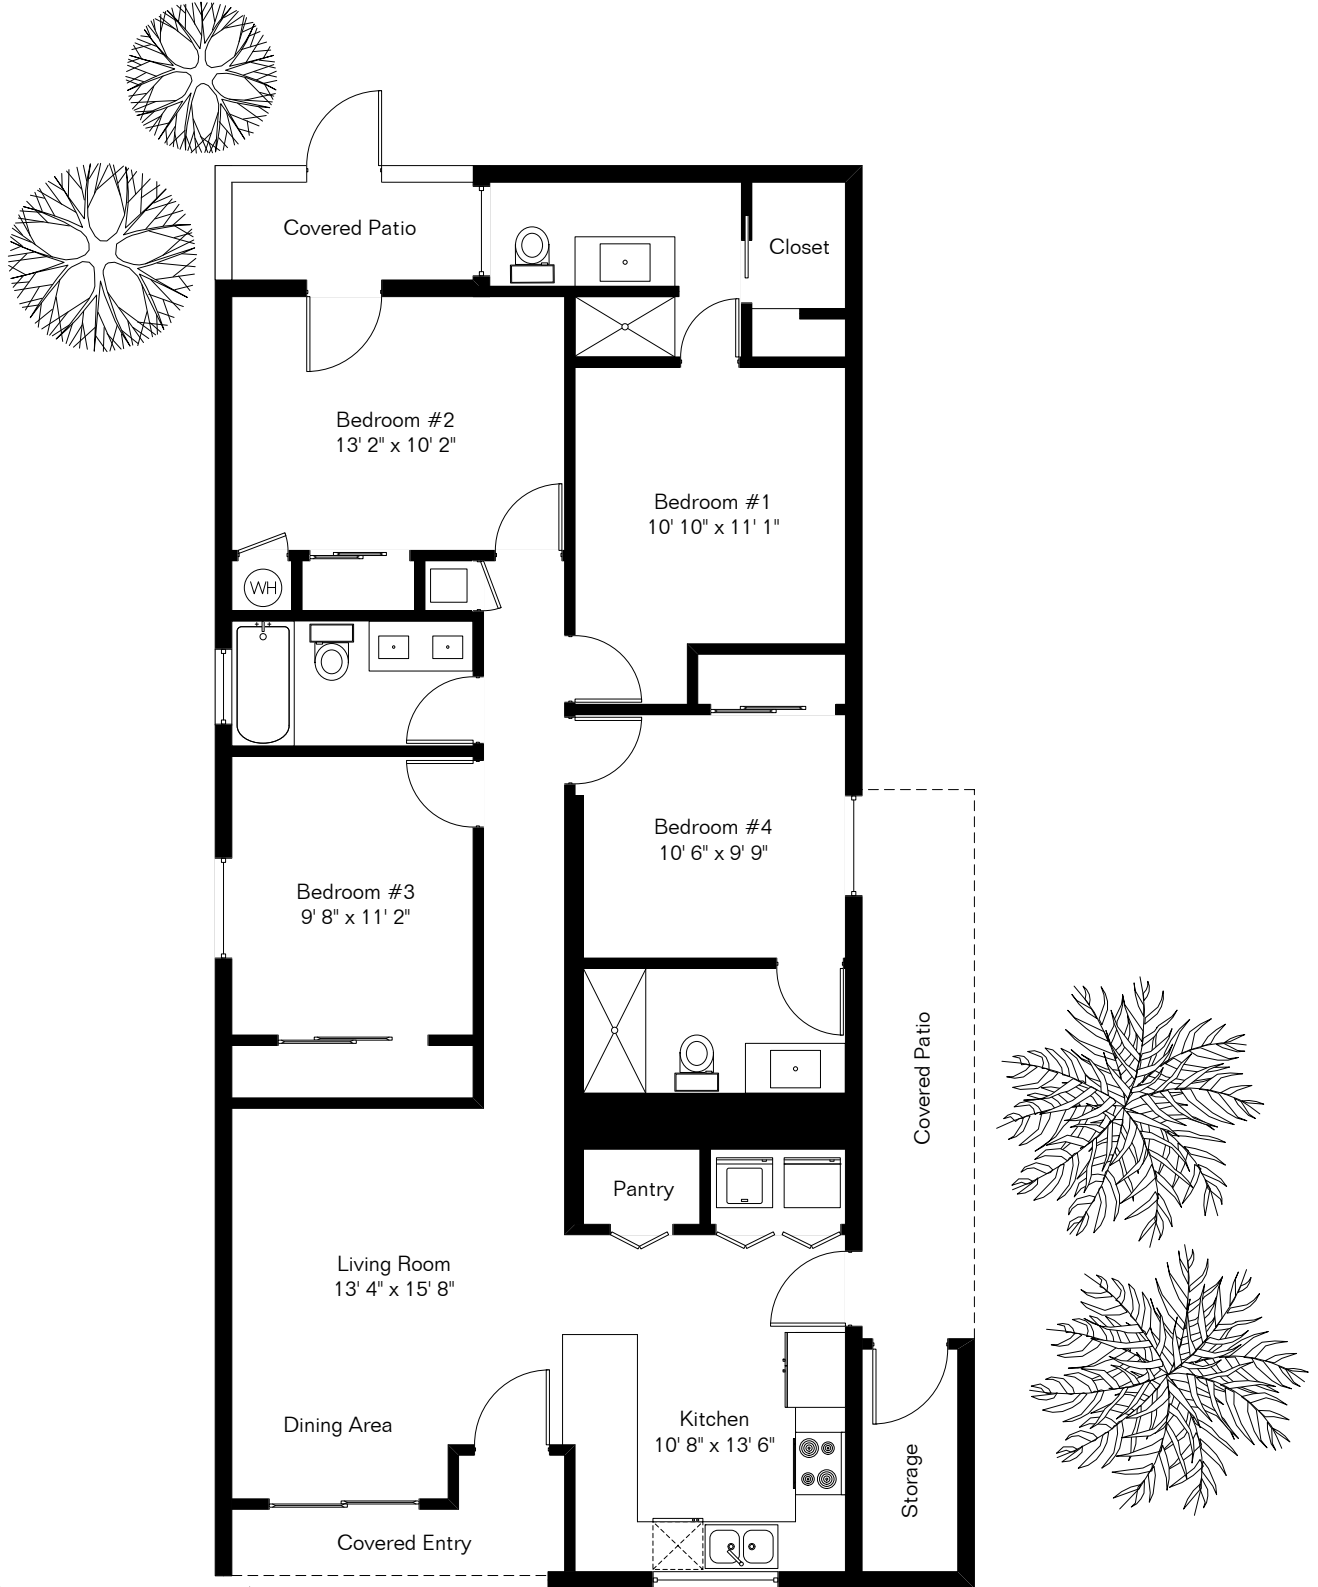

The square footages and room size information are deemed to be reliable but are not guaranteed and should be independently verified. This drawing is for marketing purposes only.

# 1235 E Elm St

Site Visit June 2020

Living Area 1,376 Sq Ft

Copyright 2020 Floor Plans First! LLC  
All Rights Reserved.

**Floor Plans First!**  
See the Floor Plan First™  
[FloorPlansFirst.com](http://FloorPlansFirst.com)  
(520) 881-1500